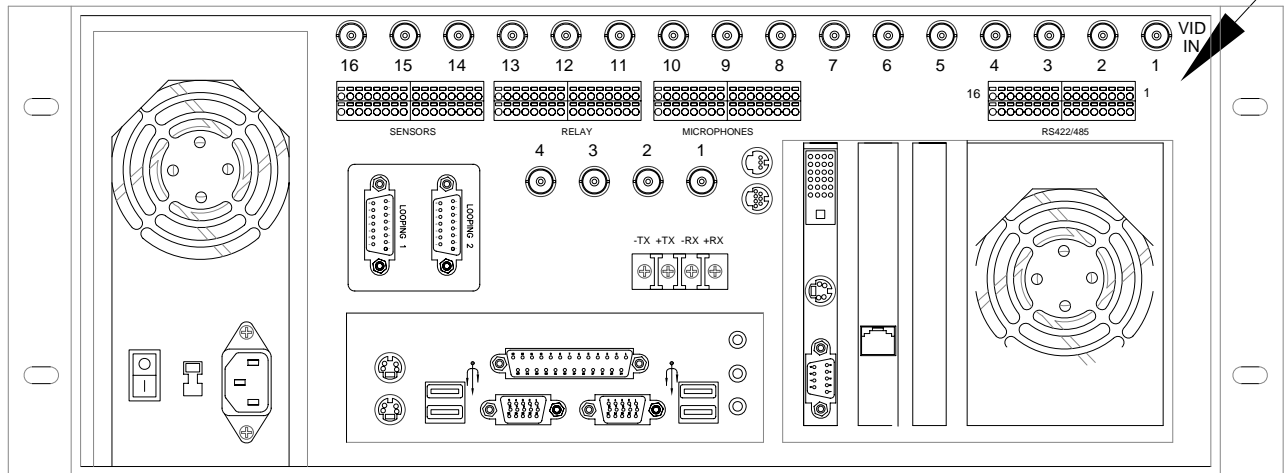

Note:
 Connect up to 8 PTZ devices to RS422/485 using a star configuration. For additional PTZ devices, daisy-chain or use V1400X-IDL Intelligent Distribution Line Control Unit.

RS422/RS485
 PTZ Data
 Connector

Connects to
 S2000 Camera
 Comm TB3

Surveyor 2000

Kollektor Elite, V3
 or
 Kollektor Pro, V3

Notes:
 1. Connectors are shown from wiring side.
 2. Wire is Belden 8723 or its electrical equivalent.
 3. Insure wires are paired as shown in drawing.