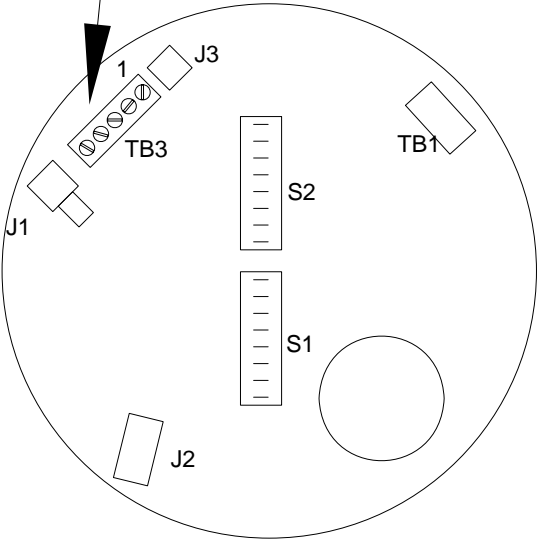

Note:
 Connect up to 8 PTZ devices to RS422/485 using a star configuration. For additional PTZ devices, daisy-chain or use V1400X-IDL Intelligent Distribution Line Control Unit.

RS422/RS485
 PTZ Data
 Connector

Connects to
 S2000 Camera
 Comm TB3

Surveyor 2000

Kollektor Elite, V3
 or
 Kollektor Pro, V3

Notes:
 1. Connectors are shown from wiring side.
 2. Wire is Belden 8723 or its electrical equivalent.
 3. Insure wires are paired as shown in drawing.

REVISIONS	
SCALE:	NTS
DATED:	4/06/06
DRAWN:	JMH
CHECKED:	C: A:
PROJECT:	Interconnects - Typical
TITLE:	Connector Pinouts: Kollektor DVR (Ver 3) To S2000, TB3
NUMBER:	1400-4000-15
Rev.	-00

This drawing and the contents herein are Copyright 2007 Vicon Industries Incorporated. They are furnished on a confidential basis for the specified purpose as indicated on the drawing itself. Permission is granted to use and copy this drawing freely provided that (a) the intended usage is the connection and operation of Vicon equipment, and (b) any copies contain this notice in its' entirety. Vicon makes no representations as to the operability of any described systems or interconnections unless this drawing is specifically marked for Construction.