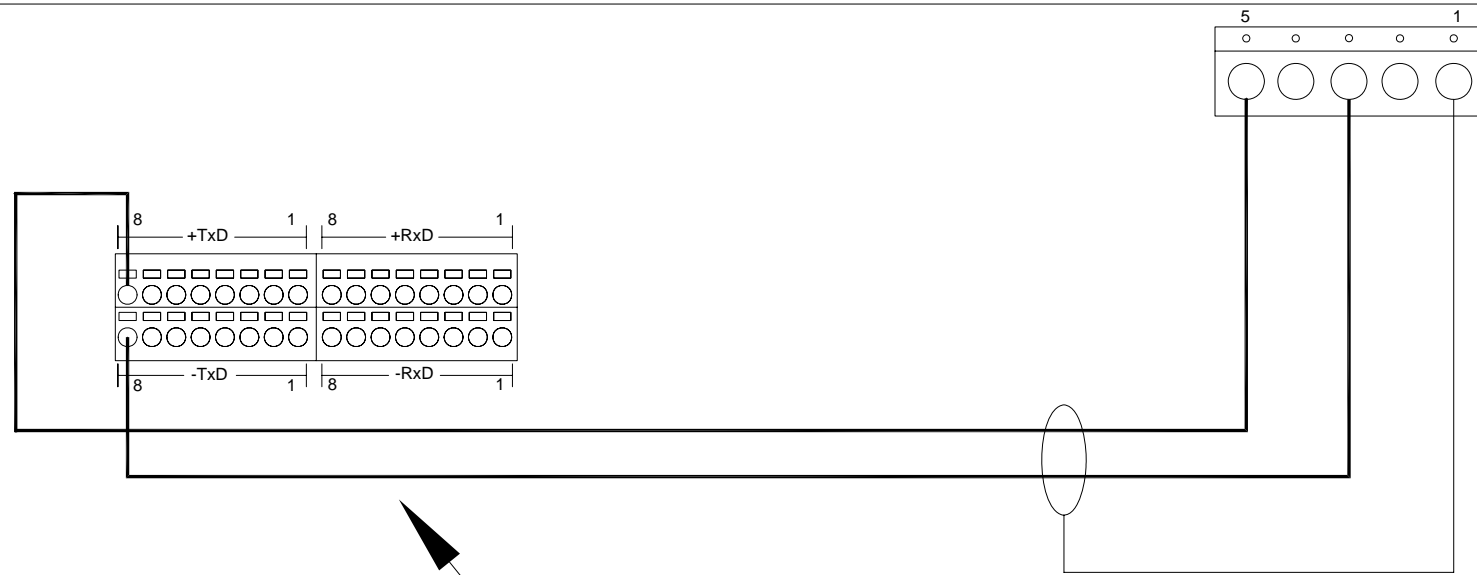

Note:
 Connect up to 8 PTZ devices to RS422/485 using a star configuration. For additional PTZ devices, daisy-chain or use V1400X-IDL Intelligent Distribution Line Control Unit.

RS422/RS485
 PTZ Data
 Connector

Connects to
 S2000 Camera
 Comm TB3

Surveyor 2000

Kollektor Elite, V3
 or
 Kollektor Pro, V3

Notes:
 1. Connectors are shown from wiring side.
 2. Wire is Belden 8723 or its electrical equivalent.
 3. Insure wires are paired as shown in drawing.

REVISIONS	
SCALE:	NTS
DATED:	4/06/06
DRAWN:	JMH
CHECKED:	C: A:
PROJECT:	Interconnects - Typical
TITLE:	Connector Pinouts: Kollektor DVR (Ver 3) To S2000, TB3
NUMBER:	1400-4000-15
Rev.	-00

This drawing and the contents herein are Copyright 2007 Vicon Industries Incorporated. They are furnished on a confidential basis for the specified purpose as indicated on the drawing itself. Permission is granted to use and copy this drawing freely provided that (a) the intended usage is the connection and operation of Vicon equipment, and (b) any copies contain this notice in its' entirety. Vicon makes no representations as to the operability of any described systems or interconnections unless this drawing is specifically marked for Construction.