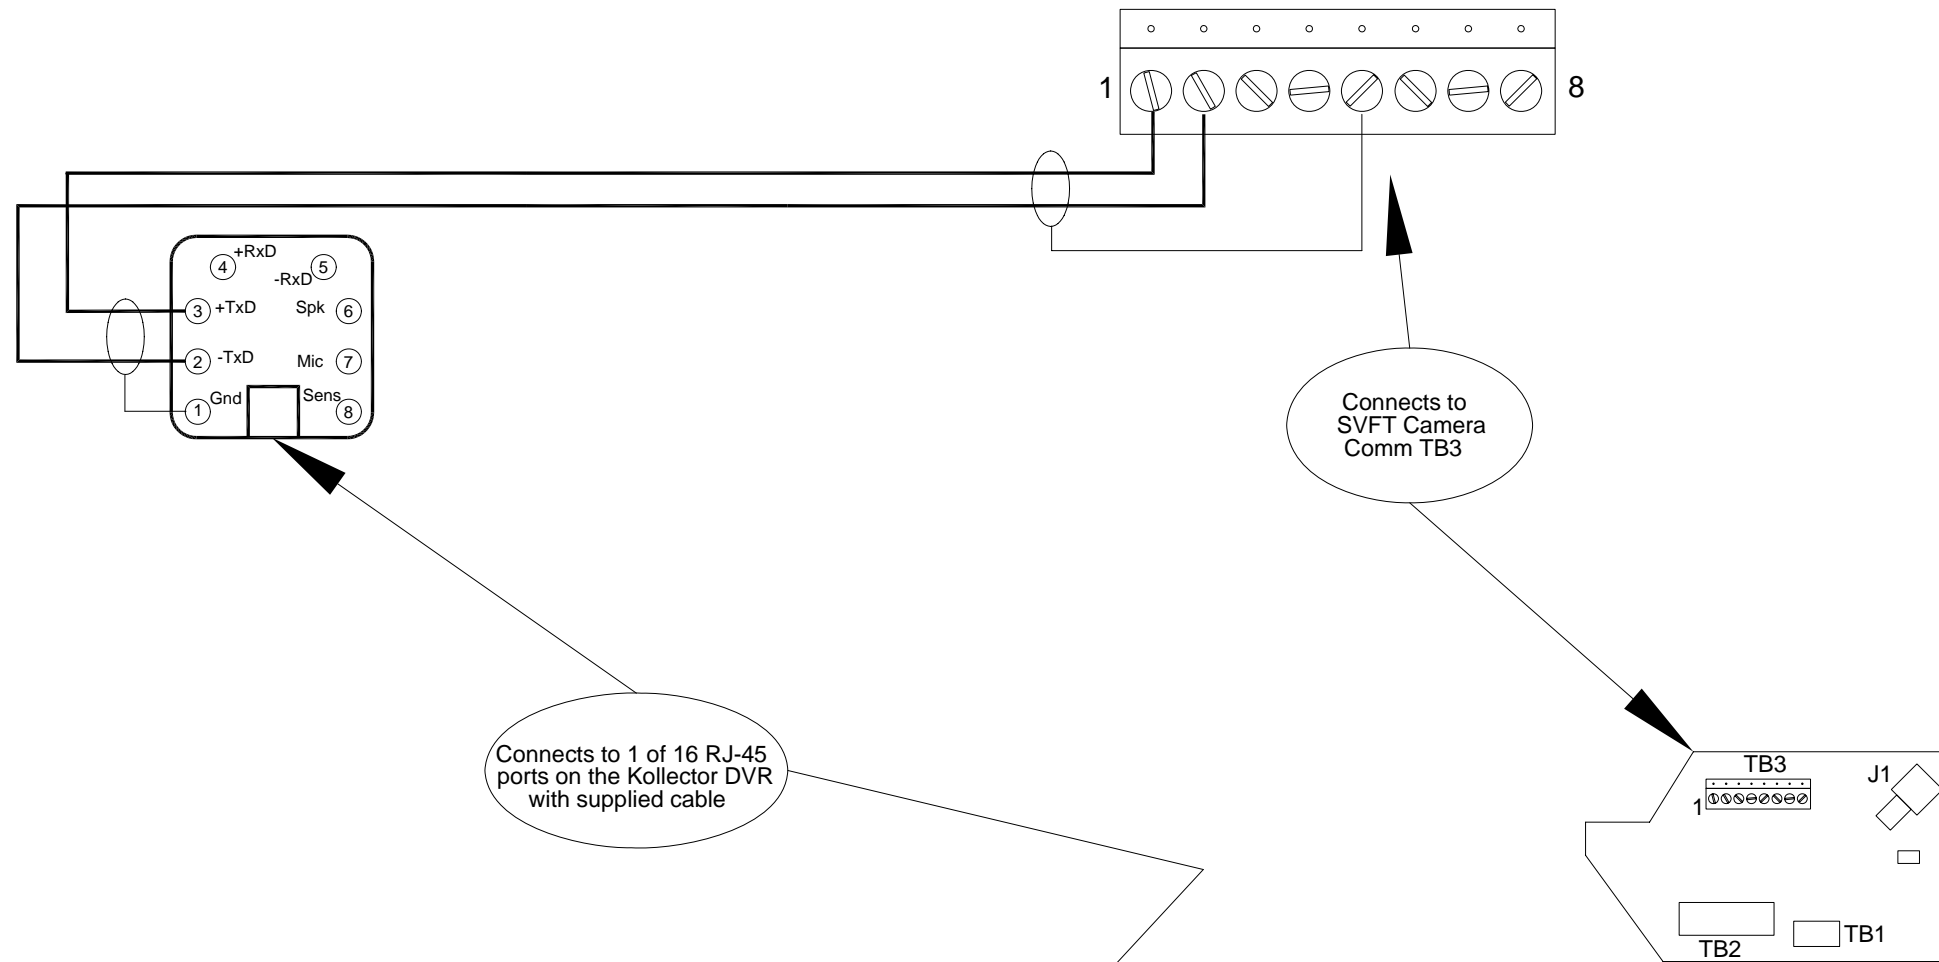

Surveyor VFT  
 Note: Set SW2-3 to ON (Simplex Mode)

Kollektor Elite, V2  
 or  
 Kollektor Pro, V2

Kollektor V2 to SVFT TB3			
	Kollektor V2		SVFT TB3
1	GROUND	5	GROUND
2	TRANSMIT DATA -	2	COMMAND IN -
3	TRANSMIT DATA+	1	COMMAND IN+
4	RECEIVE DATA +		N/A
5	RECEIVE DATA -		N/A
6	SPEAKER		N/A
7	MICROPHONE		N/A
8	SENS		N/A
	N/A	3	RESPONSE OUT +
	N/A	4	RESPONSE OUT -
	N/A	6	RELAY COMMON
	N/A	7	RELAY NORMALLY OPEN
	N/A	8	RELAY NORMALLY CLOSED

- Notes:
1. Connectors are shown from wiring side.
  2. Wire is Belden 8723 or its electrical equivalent.
  3. Insure wires are paired as shown in drawing.

REVISIONS

SCALE: NTS  
 DATED: 4/06/06  
 DRAWN: JMH  
 CHECKED: C: A:  
 PROJECT:  
 Interconnects - Typical  
 TITLE: Connector Pinouts:  
 Kollektor DVR (Ver 2)  
 TO  
 SVFT, TB3