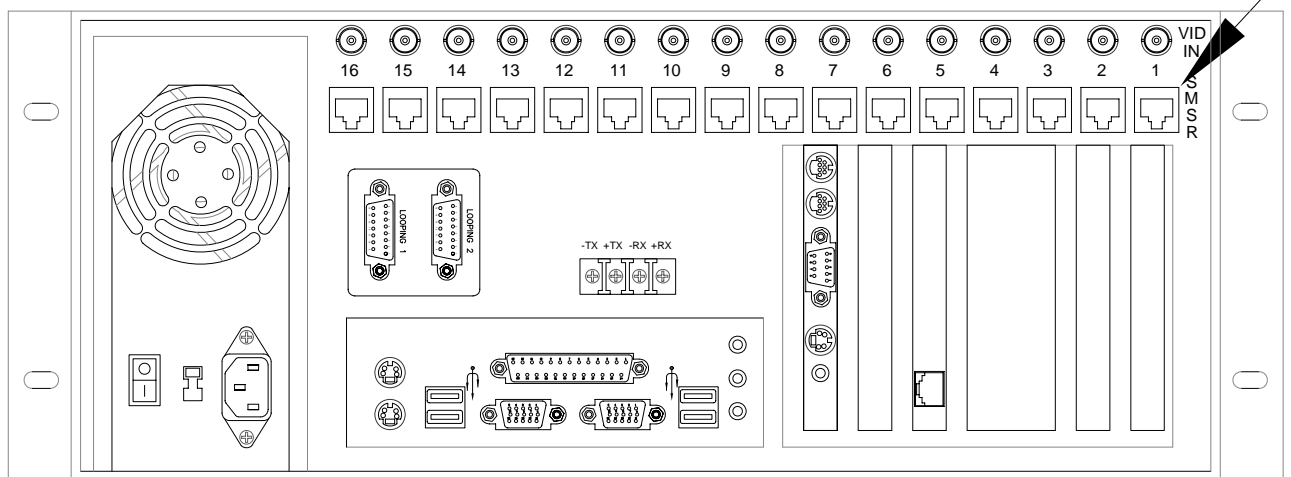

Surveyor VFT  
 Note: Set SW2-3 to ON (Simplex Mode)

Kollektor Elite, V2  
 or  
 Kollektor Pro, V2

Kollektor V2 to SVFT TB3			
	Kollektor V2		SVFT TB3
1	GROUND	5	GROUND
2	TRANSMIT DATA -	2	COMMAND IN -
3	TRANSMIT DATA+	1	COMMAND IN+
4	RECEIVE DATA +		N/A
5	RECEIVE DATA -		N/A
6	SPEAKER		N/A
7	MICROPHONE		N/A
8	SENS		N/A
	N/A	3	RESPONSE OUT +
	N/A	4	RESPONSE OUT -
	N/A	6	RELAY COMMON
	N/A	7	RELAY NORMALLY OPEN
	N/A	8	RELAY NORMALLY CLOSED

- Notes:
1. Connectors are shown from wiring side.
  2. Wire is Belden 8723 or its electrical equivalent.
  3. Insure wires are paired as shown in drawing.

REVISIONS

SCALE: NTS  
 DATED: 4/06/06  
 DRAWN: JMH  
 CHECKED: C: A:  
 PROJECT:  
 Interconnects - Typical  
 TITLE: Connector Pinouts:  
 Kollektor DVR (Ver 2)  
 TO  
 SVFT, TB3